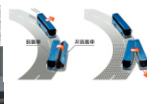

Vehicle Stability Control