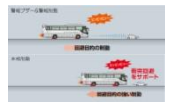

Advanced Emergency Braking System