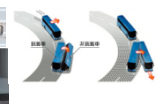

Vehicle Stability Control