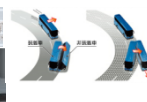

Vehicle Stability Control