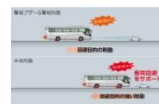

Advanced Emergency Braking System