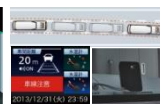

Lane Departure Warning